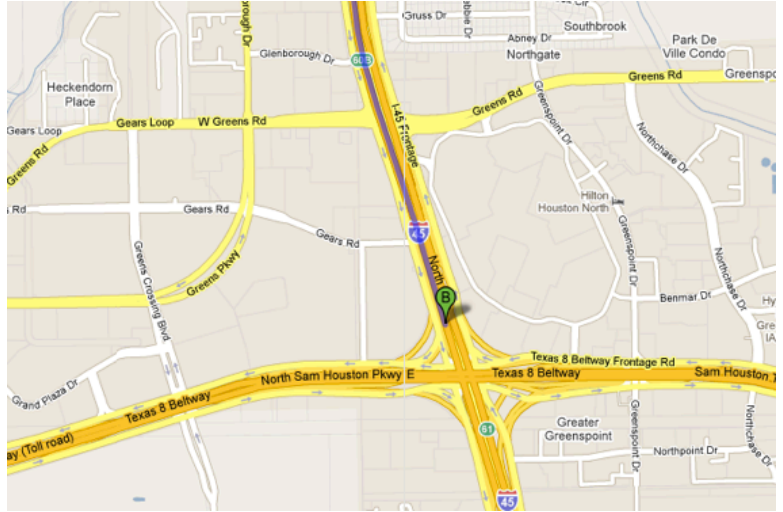

Driving Directions (12031 North Freeway, Houston, TX)

From I-45 North (Woodlands)

From Interstate 45 heading south, take Greens Rd. exit
 Pass through traffic light at Greens Rd.
 Stay on right-hand side of I-45 Frontage South and
 Turn right into Digital Realty Park.

From I-45 South (Downtown)

From Interstate 45 heading north,
 Take exit 61 toward Greens Road.
 At Greens Rd. intersection, make U-turn to the left.
 From right lane, turn right into Digital Realty Park.

From Beltway 8 West

Head east on Beltway 8 toward Interstate 45
 Take exit Ella Blvd./Greens Crossing.
 Stay on Beltway 8 Frontage Rd.
 Pass through Ella Blvd. and Greens Crossing intersections.
 Take left at North Freeway Frontage Road (Interstate 45N).
 At Greens Rd. intersection, make U-turn to the left.
 From right lane, turn right into Digital Realty Park.