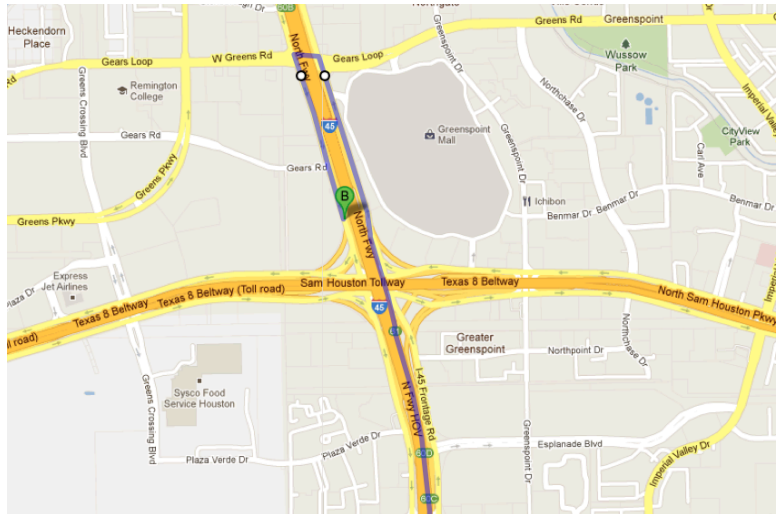

Driving Directions (12031 North Freeway, Houston, TX)

From I-45 North (Woodlands)

From Interstate 45 heading south, take Greens Rd. exit
 Pass through traffic light at Greens Rd.
 Stay on right-hand side of I-45 Frontage South and
 Turn right into Digital Realty Park.

From I-45 South (Downtown)

From Interstate 45 heading north,
 Take exit 61 toward Greens Road.
 At Greens Rd. intersection, make U-turn to the left.
 From right lane, turn right into Digital Realty Park.

From Beltway 8 West

Head east on Beltway 8 toward Interstate 45
 Take exit Ella Blvd./Greens Crossing.
 Stay on Beltway 8 Frontage Rd.
 Pass through Ella Blvd. and Greens Crossing intersections.
 Take left at North Freeway Frontage Road (Interstate 45N).
 At Greens Rd. intersection, make U-turn to the left.
 From right lane, turn right into Digital Realty Park.